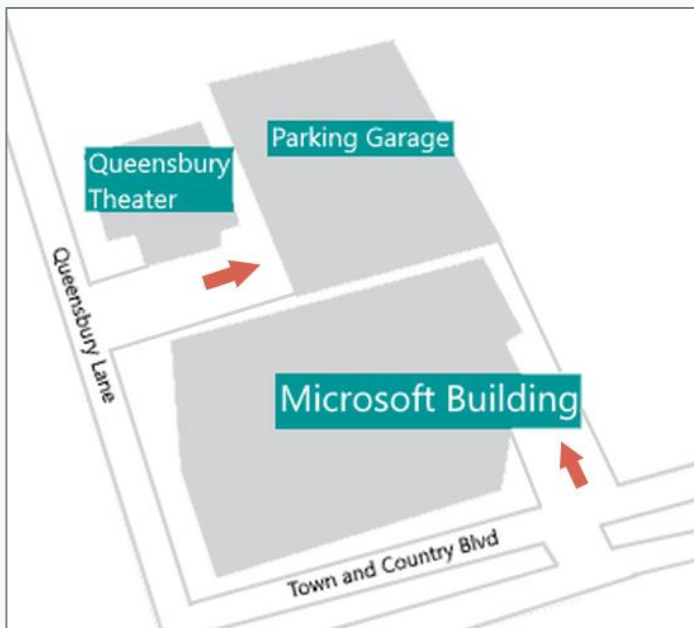

On behalf of the Microsoft Innovation Hub – Houston, we'd like to extend a warm greeting and best wishes for a visit that exceeds your expectations!

Microsoft Innovation Hub – Houston

750 Town and Country Blvd #1000, Houston, TX 77024

Parking at the Houston Hub

- The parking garage is located on the east side of 750 Town and Country Blvd
- There are two entrances: one on Town and Country Blvd and one on Queensbury Ln (see red arrows in image)
- Parking in the garage is open, except when designated by a "Reserved" placard.
- Entrance to 750 Town and Country building is available through the garage.
- Take the elevators up to the 10th floor to check-in with the host.
- Host will validate parking upon arrival during normal business hours (8am to 5pm) - please bring your ticket to the front desk to validate.

Dining near the Houston Hub

Restaurant	Address	Phone #
Brio Italian Grille	12808 Queensbury Lane	(713) 973-9610
Eddie V's Prime Seafood Restaurant	12848 Queensbury Lane	(832) 200-2380
RA Sushi	799 Town and Country Blvd	(713) 331-2792
Postino	791 Town and Country Blvd	(713) 574-8337
McCormick & Schmick's	791 Town and Country Blvd	(713) 465-3685
The Capital Grille	840 W Sam Houston Pkwy N	(713) 463-5051
YardHouse	800 Sorella Ct	(713) 461-9273
Pappadeaux Seafood Kitchen	10499 I-10	(713) 722-0221
Pappasito's Cantina	10409 I-10	(713) 468-1913
Fadi's Mediterranean	10403 Katy Fwy #150	(832) 831-1177
Goode Company BBQ	8911 Kary Fwy	(713) 464-1901
Goode Company Seafood	10201 Katy Fwy Suite 400	(713) 464-7933
Caliente	790 West Sam Houston Pkwy N	(713) 464-1601